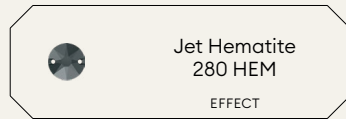

SWAROVSKI

Colors

Effects

SWAROVSKI

Shapes

 <p>3188 3, 4, 5, 6, 7, 8 mm</p>	 <p>3256 14x8.5 mm, 19x11.5 mm, 27x16 mm</p>
 <p>3200 10, 12, 14, 16, 18 mm</p>	 <p>3265 20x16 mm, 26x21 mm</p>
 <p>3223 12x6, 18x9, 29x14.5 mm</p>	 <p>3270 16 mm, 22 mm</p>
 <p>3230 12x7, 18x10.5, 28x17 mm</p>	 <p>3288 8, 10, 12 mm</p>
 <p>3240 16 mm, 22 mm</p>	 <p>3700 6, 8, 10, 12, 14 mm</p>
 <p>3252 14x10 mm, 20x14 mm, 28x20 mm</p>	 <p>3754 5mm, 7mm</p>
 <p>3255 18x6 mm, 26x8.5 mm</p>	