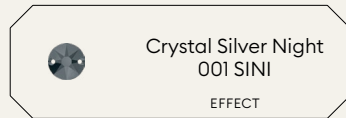

SWAROVSKI

Colors

Effects

SWAROVSKI

Shapes

 <p>3188 3, 4, 5, 6, 7, 8 mm</p>	 <p>3256 14x8.5 mm, 19x11.5 mm, 27x16 mm</p>
 <p>3200 10, 12, 14, 16, 18 mm</p>	 <p>3265 20x16 mm, 26x21 mm</p>
 <p>3223 12x6, 18x9, 29x14.5 mm</p>	 <p>3270 16 mm, 22 mm</p>
 <p>3230 12x7, 18x10.5, 28x17 mm</p>	 <p>3288 8, 10, 12 mm</p>
 <p>3240 16 mm, 22 mm</p>	 <p>3700 6, 8, 10, 12, 14 mm</p>
 <p>3252 14x10 mm, 20x14 mm, 28x20 mm</p>	 <p>3754 5mm, 7mm</p>
 <p>3255 18x6 mm, 26x8.5 mm</p>	