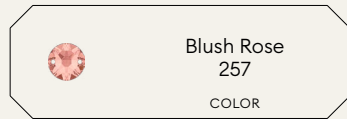

SWAROVSKI

Colors

Effects

SWAROVSKI

Shapes

 <p>3188 3, 4, 5, 6, 7, 8 mm</p>	 <p>3256 14x8.5 mm, 19x11.5 mm, 27x16 mm</p>
 <p>3200 10, 12, 14, 16, 18 mm</p>	 <p>3265 20x16 mm, 26x21 mm</p>
 <p>3223 12x6, 18x9, 29x14.5 mm</p>	 <p>3270 16 mm, 22 mm</p>
 <p>3230 12x7, 18x10.5, 28x17 mm</p>	 <p>3288 8, 10, 12 mm</p>
 <p>3240 16 mm, 22 mm</p>	 <p>3700 6, 8, 10, 12, 14 mm</p>
 <p>3252 14x10 mm, 20x14 mm, 28x20 mm</p>	 <p>3754 5mm, 7mm</p>
 <p>3255 18x6 mm, 26x8.5 mm</p>	