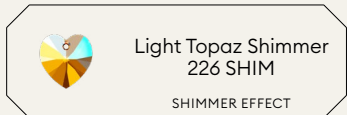

Violet Aurore Boreale
371 AB
AB EFFECT

Aquamarine
Aurore Boreale
202 AB
AB EFFECT

Sapphire
Aurore Boreale
206 AB
AB EFFECT

Blue Zircon
Aurore Boreale
229 AB
AB EFFECT

Peridot
Aurore Boreale
214 AB
AB EFFECT

Light Topaz
Aurore Boreale
226 AB
AB EFFECT

Shimmer Effects

Light Rose Shimmer
223 SHIM
SHIMMER EFFECT

Light Siam Shimmer
227 SHIM
SHIMMER EFFECT

Amethyst Shimmer
204 SHIM
SHIMMER EFFECT

Light Amethyst
Shimmer
212 SHIM
SHIMMER EFFECT

Aquamarine Shimmer
202 SHIM
SHIMMER EFFECT

Light Sapphire
Shimmer
211 SHIM
SHIMMER EFFECT

Emerald Shimmer
205 SHIM
SHIMMER EFFECT

Light Topaz Shimmer
226 SHIM
SHIMMER EFFECT

Light Colorado Topaz
Shimmer
246 SHIM
SHIMMER EFFECT