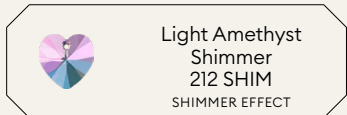

Violet Aurore Boreale
371 AB
AB EFFECT

Aquamarine
Aurore Boreale
202 AB
AB EFFECT

Sapphire
Aurore Boreale
206 AB
AB EFFECT

Blue Zircon
Aurore Boreale
229 AB
AB EFFECT

Peridot
Aurore Boreale
214 AB
AB EFFECT

Light Topaz
Aurore Boreale
226 AB
AB EFFECT

Shimmer Effects

Light Rose Shimmer
223 SHIM
SHIMMER EFFECT

Light Siam Shimmer
227 SHIM
SHIMMER EFFECT

Amethyst Shimmer
204 SHIM
SHIMMER EFFECT

Light Amethyst
Shimmer
212 SHIM
SHIMMER EFFECT

Aquamarine Shimmer
202 SHIM
SHIMMER EFFECT

Light Sapphire
Shimmer
211 SHIM
SHIMMER EFFECT

Emerald Shimmer
205 SHIM
SHIMMER EFFECT

Light Topaz Shimmer
226 SHIM
SHIMMER EFFECT

Light Colorado Topaz
Shimmer
246 SHIM
SHIMMER EFFECT