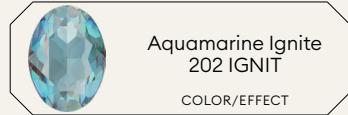

SWAROVSKI

Colors

Effects

 Crystal 001 CRYSTAL	 Iris 219 COLOR	 Peridot 214 COLOR	 Crystal Moonlight 001 MOL EFFECT
 White Opal 234 COLOR	 Light Amethyst 212 COLOR	 Citrus Green 337 COLOR	 Crystal Aurore Boreale 001 AB EFFECT
 Rosaline 508 COLOR	 Violet 371 COLOR	 Majestic Green 336 COLOR	 Crystal Vitrail Light 001 VL EFFECT
 Rose Water Opal 395 COLOR	 Tanzanite 539 COLOR	 Emerald 205 COLOR	 Crystal Paradise Shine 001 PARSH EFFECT
 Vintage Rose 319 COLOR	 Light Azore 361 COLOR	 Jonquil 213 COLOR	 Crystal Vitrail Medium 001 VM EFFECT
 Light Rose 223 COLOR	 Light Sapphire 211 COLOR	 Swarovski ReCreated™ Dark Jonquil 1407 COLOR	 Crystal Volcano 001 VOL EFFECT
 Rose Peach 262 COLOR	 Aquamarine 202 COLOR	 Light Topaz 226 COLOR	 Crystal Bermuda Blue 001 BBL EFFECT
 Rose 209 COLOR	 Swarovski ReCreated™ Ice Blue 1405 COLOR	 Golden Topaz 1003 COLOR	 Crystal Blue Shade 001 BLSH EFFECT
 Dark Rose TCF™ 1201 COLOR	 Sapphire 206 COLOR	 Light Colorado Topaz 246 COLOR	 Crystal Golden Shadow 001 GSHA EFFECT
 Fuchsia 502 COLOR	 Montana 207 COLOR	 Light Amber 1002 COLOR	 Crystal Silver Shade 001 SSHA EFFECT
 Light Siam 224 COLOR	 Denim Blue 266 COLOR	 Smoked Amber 1001 COLOR	 Crystal Silver Night 001 SINI EFFECT
 Scarlet 276 COLOR	 Light Turquoise 263 COLOR	 Black Diamond 215 COLOR	
 Siam 208 COLOR	 Erinite 360 COLOR	 Jet 280 COLOR	
 Amethyst 204 COLOR	 Crysolite 238 COLOR		

Ignite Effects

Crystal Ignite
001 IGNIT
COLOR/EFFECT

Light Rose
Ignite
223 IGNIT
COLOR/EFFECT

Scarlet
Ignite
276 IGNIT
COLOR/EFFECT

Amethyst
Ignite
204 IGNIT
COLOR/EFFECT

Aquamarine
Ignite
202 IGNIT
COLOR/EFFECT

Emerald
Ignite
205 IGNIT
COLOR/EFFECT

Light
Colorado
Topaz
246 IGNIT
COLOR/EFFECT

Shimmer Effects

Light Topaz
Shimmer
226 SHIM
EFFECT

Crystal Electric Lacquer^{PRO} Ignite Effects

Crystal Electric
White Ignite
001 L139I
EFFECT