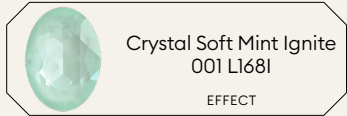

SWAROVSKI

Colors

Effects

 Crystal 001 CRYSTAL	 Iris 219 COLOR	 Peridot 214 COLOR	 Crystal Moonlight 001 MOL EFFECT
 White Opal 234 COLOR	 Light Amethyst 212 COLOR	 Citrus Green 337 COLOR	 Crystal Aurore Boreale 001 AB EFFECT
 Rosaline 508 COLOR	 Violet 371 COLOR	 Majestic Green 336 COLOR	 Crystal Vitrail Light 001 VL EFFECT
 Rose Water Opal 395 COLOR	 Tanzanite 539 COLOR	 Emerald 205 COLOR	 Crystal Paradise Shine 001 PARSH EFFECT
 Vintage Rose 319 COLOR	 Light Azore 361 COLOR	 Jonquil 213 COLOR	 Crystal Vitrail Medium 001 VM EFFECT
 Light Rose 223 COLOR	 Light Sapphire 211 COLOR	 Swarovski ReCreated™ Dark Jonquil 1407 COLOR	 Crystal Volcano 001 VOL EFFECT
 Rose Peach 262 COLOR	 Aquamarine 202 COLOR	 Light Topaz 226 COLOR	 Crystal Bermuda Blue 001 BBL EFFECT
 Rose 209 COLOR	 Swarovski ReCreated™ Ice Blue 1405 COLOR	 Golden Topaz 1003 COLOR	 Crystal Blue Shade 001 BLSH EFFECT
 Dark Rose TCF™ 1201 COLOR	 Sapphire 206 COLOR	 Light Colorado Topaz 246 COLOR	 Crystal Golden Shadow 001 GSHA EFFECT
 Fuchsia 502 COLOR	 Montana 207 COLOR	 Light Amber 1002 COLOR	 Crystal Silver Shade 001 SSHA EFFECT
 Light Siam 224 COLOR	 Denim Blue 266 COLOR	 Smoked Amber 1001 COLOR	 Crystal Silver Night 001 SINI EFFECT
 Scarlet 276 COLOR	 Light Turquoise 263 COLOR	 Black Diamond 215 COLOR	
 Siam 208 COLOR	 Erinite 360 COLOR	 Jet 280 COLOR	
 Amethyst 204 COLOR	 Crysolite 238 COLOR		

Crystal Orange
Ignite
001 L159I
EFFECT

Crystal Maroon
Ignite
001 L160I
EFFECT

Crystal Orchid
Ignite
001 L171I
EFFECT

Crystal Purple
Ignite
001 L161I
EFFECT

Crystal Sky
Ignite
001 L163I
EFFECT

Crystal Denim
Blue Ignite
001 L166I
EFFECT

Crystal Soft
Mint Ignite
001 L168I
EFFECT

Crystal Agave
Ignite
001 L165I
EFFECT

Crystal Pine
Green Ignite
001 L170I
EFFECT

Crystal Soft
Yellow Ignite
001 L169I
EFFECT

Crystal Dark
Grey Ignite
001 L111I
EFFECT