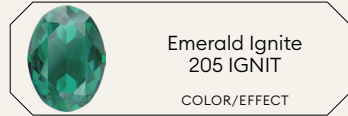

SWAROVSKI

Colors

Effects

 Crystal 001 CRYSTAL	 Iris 219 COLOR	 Peridot 214 COLOR	 Crystal Moonlight 001 MOL EFFECT
 White Opal 234 COLOR	 Light Amethyst 212 COLOR	 Citrus Green 337 COLOR	 Crystal Aurore Boreale 001 AB EFFECT
 Rosaline 508 COLOR	 Violet 371 COLOR	 Majestic Green 336 COLOR	 Crystal Vitrail Light 001 VL EFFECT
 Rose Water Opal 395 COLOR	 Tanzanite 539 COLOR	 Emerald 205 COLOR	 Crystal Paradise Shine 001 PARSH EFFECT
 Vintage Rose 319 COLOR	 Light Azore 361 COLOR	 Jonquil 213 COLOR	 Crystal Vitrail Medium 001 VM EFFECT
 Light Rose 223 COLOR	 Light Sapphire 211 COLOR	 Swarovski ReCreated™ Dark Jonquil 1407 COLOR	 Crystal Volcano 001 VOL EFFECT
 Rose Peach 262 COLOR	 Aquamarine 202 COLOR	 Light Topaz 226 COLOR	 Crystal Bermuda Blue 001 BBL EFFECT
 Rose 209 COLOR	 Swarovski ReCreated™ Ice Blue 1405 COLOR	 Golden Topaz 1003 COLOR	 Crystal Blue Shade 001 BLSH EFFECT
 Dark Rose TCF™ 1201 COLOR	 Sapphire 206 COLOR	 Light Colorado Topaz 246 COLOR	 Crystal Golden Shadow 001 GSHA EFFECT
 Fuchsia 502 COLOR	 Montana 207 COLOR	 Light Amber 1002 COLOR	 Crystal Silver Shade 001 SSHA EFFECT
 Light Siam 224 COLOR	 Denim Blue 266 COLOR	 Smoked Amber 1001 COLOR	 Crystal Silver Night 001 SINI EFFECT
 Scarlet 276 COLOR	 Light Turquoise 263 COLOR	 Black Diamond 215 COLOR	
 Siam 208 COLOR	 Erinite 360 COLOR	 Jet 280 COLOR	
 Amethyst 204 COLOR	 Crysolite 238 COLOR		

Ignite Effects

Crystal Ignite
001 IGNIT
COLOR/EFFECT

Light Rose
Ignite
223 IGNIT
COLOR/EFFECT

Scarlet
Ignite
276 IGNIT
COLOR/EFFECT

Amethyst
Ignite
204 IGNIT
COLOR/EFFECT

Aquamarine
Ignite
202 IGNIT
COLOR/EFFECT

Emerald
Ignite
205 IGNIT
COLOR/EFFECT

Light
Colorado
Topaz
246 IGNIT
COLOR/EFFECT

Shimmer Effects

Light Topaz
Shimmer
226 SHIM
EFFECT

Crystal Electric Lacquer^{PRO} Ignite Effects

Crystal Electric
White Ignite
001 L139I
EFFECT