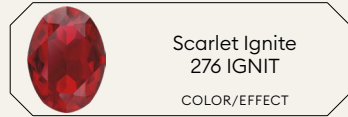

SWAROVSKI

Colors

Effects

 Crystal 001 CRYSTAL	 Iris 219 COLOR	 Peridot 214 COLOR	 Crystal Moonlight 001 MOL EFFECT
 White Opal 234 COLOR	 Light Amethyst 212 COLOR	 Citrus Green 337 COLOR	 Crystal Aurore Boreale 001 AB EFFECT
 Rosaline 508 COLOR	 Violet 371 COLOR	 Majestic Green 336 COLOR	 Crystal Vitrail Light 001 VL EFFECT
 Rose Water Opal 395 COLOR	 Tanzanite 539 COLOR	 Emerald 205 COLOR	 Crystal Paradise Shine 001 PARSH EFFECT
 Vintage Rose 319 COLOR	 Light Azore 361 COLOR	 Jonquil 213 COLOR	 Crystal Vitrail Medium 001 VM EFFECT
 Light Rose 223 COLOR	 Light Sapphire 211 COLOR	 Swarovski ReCreated™ Dark Jonquil 1407 COLOR	 Crystal Volcano 001 VOL EFFECT
 Rose Peach 262 COLOR	 Aquamarine 202 COLOR	 Light Topaz 226 COLOR	 Crystal Bermuda Blue 001 BBL EFFECT
 Rose 209 COLOR	 Swarovski ReCreated™ Ice Blue 1405 COLOR	 Golden Topaz 1003 COLOR	 Crystal Blue Shade 001 BLSH EFFECT
 Dark Rose TCF™ 1201 COLOR	 Sapphire 206 COLOR	 Light Colorado Topaz 246 COLOR	 Crystal Golden Shadow 001 GSHA EFFECT
 Fuchsia 502 COLOR	 Montana 207 COLOR	 Light Amber 1002 COLOR	 Crystal Silver Shade 001 SSHA EFFECT
 Light Siam 224 COLOR	 Denim Blue 266 COLOR	 Smoked Amber 1001 COLOR	 Crystal Silver Night 001 SINI EFFECT
 Scarlet 276 COLOR	 Light Turquoise 263 COLOR	 Black Diamond 215 COLOR	
 Siam 208 COLOR	 Erinite 360 COLOR	 Jet 280 COLOR	
 Amethyst 204 COLOR	 Crysolite 238 COLOR		

Ignite Effects

Crystal Ignite
001 IGNIT
COLOR/EFFECT

Light Rose
Ignite
223 IGNIT
COLOR/EFFECT

Scarlet
Ignite
276 IGNIT
COLOR/EFFECT

Amethyst
Ignite
204 IGNIT
COLOR/EFFECT

Aquamarine
Ignite
202 IGNIT
COLOR/EFFECT

Emerald
Ignite
205 IGNIT
COLOR/EFFECT

Light
Colorado
Topaz
246 IGNIT
COLOR/EFFECT

Shimmer Effects

Light Topaz
Shimmer
226 SHIM
EFFECT

Crystal Electric Lacquer^{PRO} Ignite Effects

Crystal Electric
White Ignite
001 L139I
EFFECT