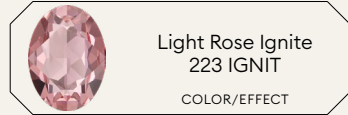

Crystal Ignite
001 IGNIT
COLOR/EFFECT