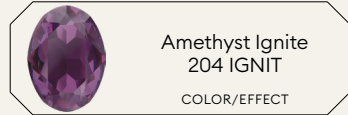

SWAROVSKI

Colors

Effects

 Crystal 001 CRYSTAL	 Iris 219 COLOR	 Peridot 214 COLOR	 Crystal Moonlight 001 MOL EFFECT
 White Opal 234 COLOR	 Light Amethyst 212 COLOR	 Citrus Green 337 COLOR	 Crystal Aurore Boreale 001 AB EFFECT
 Rosaline 508 COLOR	 Violet 371 COLOR	 Majestic Green 336 COLOR	 Crystal Vitrail Light 001 VL EFFECT
 Rose Water Opal 395 COLOR	 Tanzanite 539 COLOR	 Emerald 205 COLOR	 Crystal Paradise Shine 001 PARSH EFFECT
 Vintage Rose 319 COLOR	 Light Azore 361 COLOR	 Jonquil 213 COLOR	 Crystal Vitrail Medium 001 VM EFFECT
 Light Rose 223 COLOR	 Light Sapphire 211 COLOR	 Swarovski ReCreated™ Dark Jonquil 1407 COLOR	 Crystal Volcano 001 VOL EFFECT
 Rose Peach 262 COLOR	 Aquamarine 202 COLOR	 Light Topaz 226 COLOR	 Crystal Bermuda Blue 001 BBL EFFECT
 Rose 209 COLOR	 Swarovski ReCreated™ Ice Blue 1405 COLOR	 Golden Topaz 1003 COLOR	 Crystal Blue Shade 001 BLSH EFFECT
 Dark Rose TCF™ 1201 COLOR	 Sapphire 206 COLOR	 Light Colorado Topaz 246 COLOR	 Crystal Golden Shadow 001 GSHA EFFECT
 Fuchsia 502 COLOR	 Montana 207 COLOR	 Light Amber 1002 COLOR	 Crystal Silver Shade 001 SSHA EFFECT
 Light Siam 224 COLOR	 Denim Blue 266 COLOR	 Smoked Amber 1001 COLOR	 Crystal Silver Night 001 SINI EFFECT
 Scarlet 276 COLOR	 Light Turquoise 263 COLOR	 Black Diamond 215 COLOR	
 Siam 208 COLOR	 Erinite 360 COLOR	 Jet 280 COLOR	
 Amethyst 204 COLOR	 Crysolite 238 COLOR		

Ignite Effects

Crystal Ignite
001 IGNIT
COLOR/EFFECT

Light Rose
Ignite
223 IGNIT
COLOR/EFFECT

Scarlet
Ignite
276 IGNIT
COLOR/EFFECT

Amethyst
Ignite
204 IGNIT
COLOR/EFFECT

Aquamarine
Ignite
202 IGNIT
COLOR/EFFECT

Emerald
Ignite
205 IGNIT
COLOR/EFFECT

Light
Colorado
Topaz
246 IGNIT
COLOR/EFFECT

Shimmer Effects

Light Topaz
Shimmer
226 SHIM
EFFECT

Crystal Electric Lacquer^{PRO} Ignite Effects

Crystal Electric
White Ignite
001 L139I
EFFECT