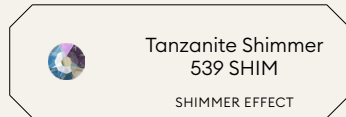

Light
Sapphire Shimmer
211 SHIM
SHIMMER EFFECT